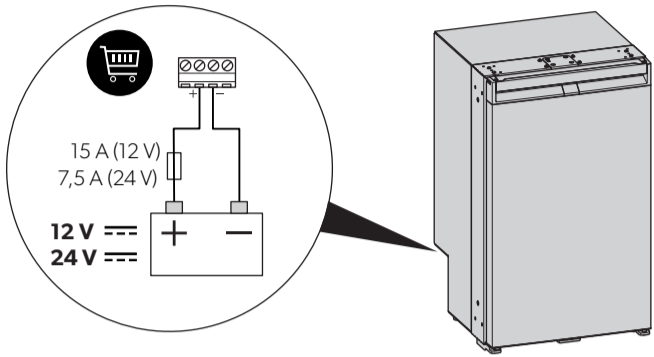

→ DOMETIC

NRX0090V

12/24 V ●
R600a

DIMENSIONS

Absorber
MDC90

NRX0090V

NRX0090V

⚠ DANGER

NOTICE

NOTICE

AIR FLOW

Insufficient air flow results in shortened lifespan and reduced cooling performance. Observe the minimum spacings when installing the refrigerator to furniture.

CONDENSATION DRAIN

DC