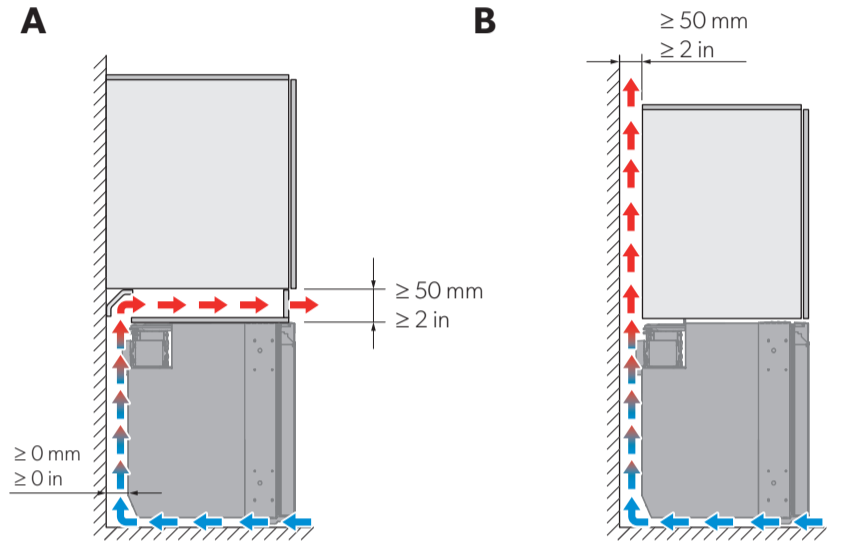

→ DOMETIC

NRX0090V

12/24 V ●
R600a

DIMENSIONS

Absorber
MDC90

NRX0090V

NRX0090V

⚠ DANGER

NOTICE

NOTICE

AIR FLOW

Insufficient air flow results in shortened lifespan and reduced cooling performance. Observe the minimum spacings when installing the refrigerator to furniture.

CONDENSATION DRAIN

DC