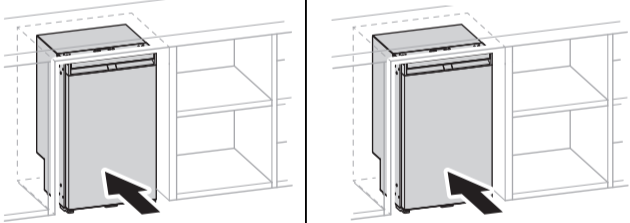

→ DOMETIC

NRX0090V

12/24 V ●
R600a

DIMENSIONS

Absorber
MDC90

NRX0090V

NRX0090V

⚠ DANGER

NOTICE

NOTICE

AIR FLOW

Insufficient air flow results in shortened lifespan and reduced cooling performance. Observe the minimum spacings when installing the refrigerator to furniture.

CONDENSATION DRAIN

DC