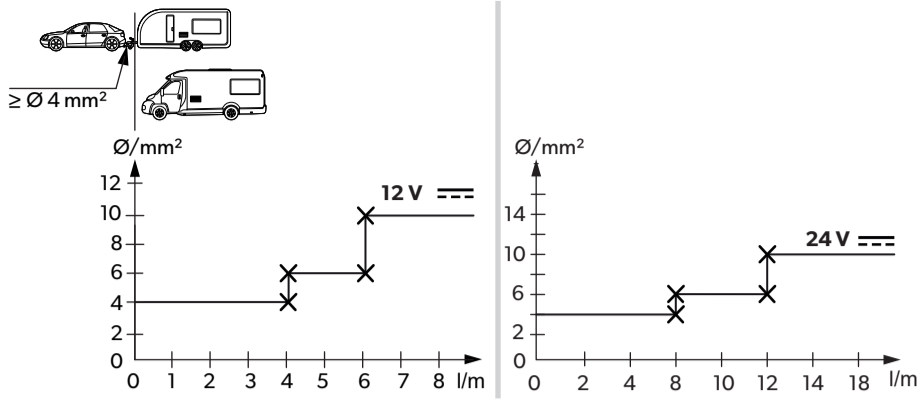

→ DOMETIC

NRX0090V

12/24 V ●
R600a

DIMENSIONS

Absorber
MDC90

NRX0090V

NRX0090V

⚠ DANGER

NOTICE

NOTICE

AIR FLOW

Insufficient air flow results in shortened lifespan and reduced cooling performance. Observe the minimum spacings when installing the refrigerator to furniture.

CONDENSATION DRAIN

DC