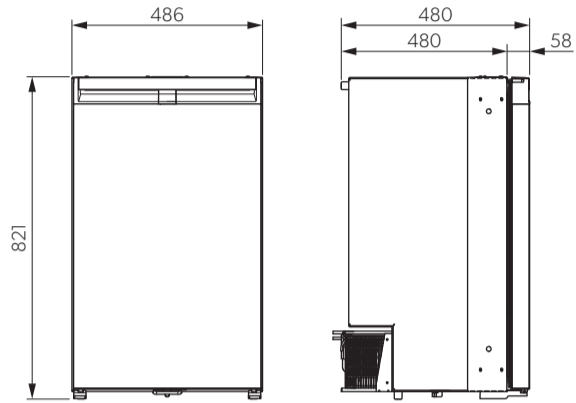

→ DOMETIC

NRX0090V

12/24 V ●
R600a

DIMENSIONS

Absorber
MDC90

NRX0090V

NRX0090V

⚠ DANGER

NOTICE

NOTICE

AIR FLOW

Insufficient air flow results in shortened lifespan and reduced cooling performance. Observe the minimum spacings when installing the refrigerator to furniture.

CONDENSATION DRAIN

DC