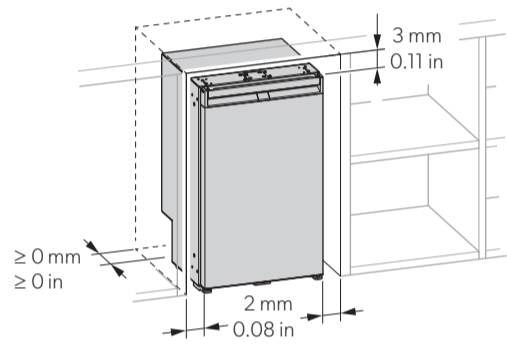

→ DOMETIC

NRX0090V

12/24 V ●
R600a

DIMENSIONS

Absorber
MDC90

NRX0090V

NRX0090V

⚠ DANGER

NOTICE

NOTICE

AIR FLOW

Insufficient air flow results in shortened lifespan and reduced cooling performance. Observe the minimum spacings when installing the refrigerator to furniture.

CONDENSATION DRAIN

DC