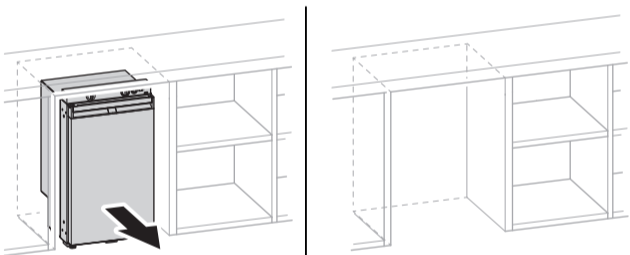

→ DOMETIC

NRX0090V

12/24 V ●
R600a

DIMENSIONS

Absorber
MDC90

NRX0090V

NRX0090V

⚠ DANGER

NOTICE

NOTICE

AIR FLOW

Insufficient air flow results in shortened lifespan and reduced cooling performance. Observe the minimum spacings when installing the refrigerator to furniture.

CONDENSATION DRAIN

DC